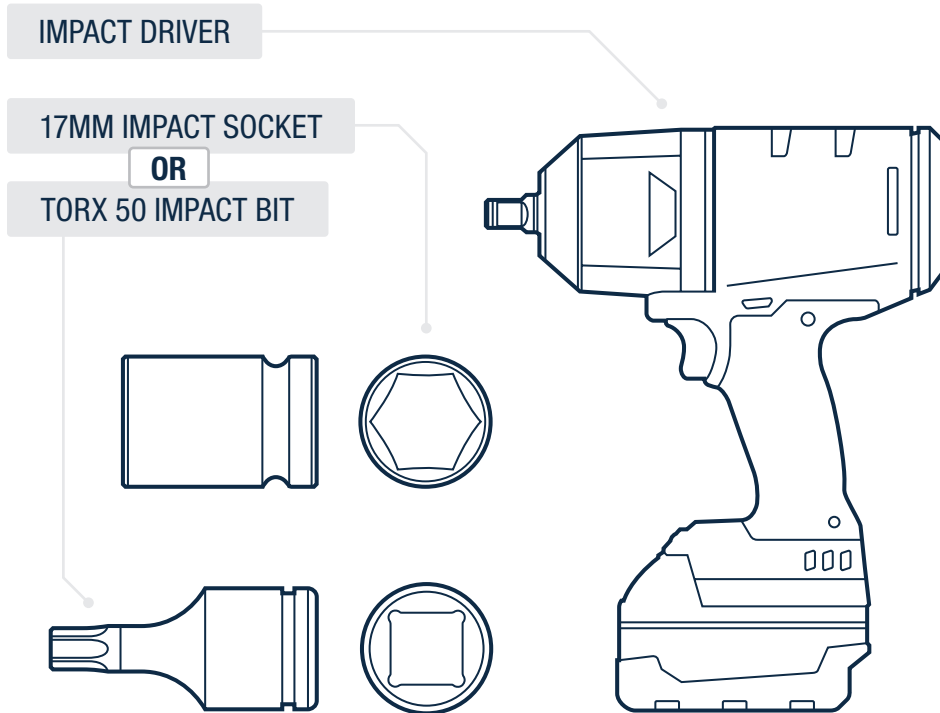

What you need...

TRAINING INCLUDED!

Claim your on-site or remote installation induction. You will receive a certificate that validates the warranty on your frame installation.

50Nm TORQUE

X4 SCREWS

SEE HOW!