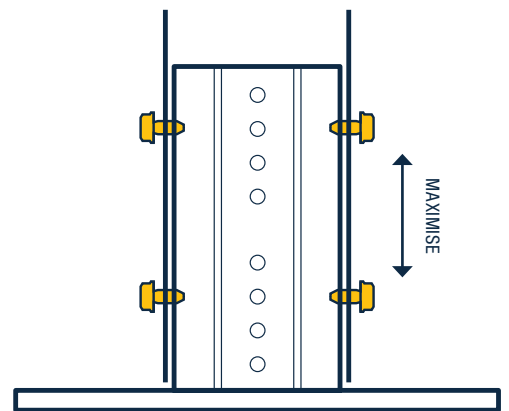

What you need...

TRAINING INCLUDED!

Claim your on-site or remote installation induction. You will receive a certificate that validates the warranty on your frame installation.

50Nm TORQUE

X4 SCREWS

SEE HOW!

WBD